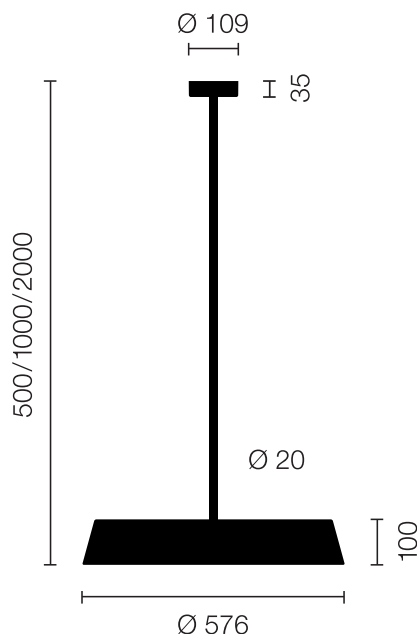

Type/Order No	KOI30-16-8030-TD
Lamp type/assembly	Pendant light
Colour	White
Colour temperature	3000 K
Colour rendering index	> 85
Operating mode	Dimmable TD
Operation	On site
Ballast (number)	LED Converter (2), integrated in luminaire head
Lamp head	PC, painted, white
Diffuser	PC, prismaticed, dyed white
Suspension (number of suspension points)	2000 mm (1)
Suspension tube	Steel, powder-coated, white
Ceiling rose	PA, painted, white, Ø 109 mm
Power cable	Black, 5x0.75mm², L ~300 mm
Light distribution	Direct (27%) / indirect (73%)
UGR	< 19
Total luminous flux of luminaire	11825 lm @ 4000 K
Power consumption	83 W
Luminaire efficacy	128 lm/W @ 4000 K
LED service life	55 000 h (L85)
Mains voltage	220-240V, 50Hz
Stand-by consumption	< 0.5 W
Safety class	I
Protection type	IP 20
Packaging units	2 (ca. 600 x 600 x 230 + 780/1280 x 200 x 50 mm)
Weight	8.4 kg
Guarantee	36 months

Belux AG

Neufeldweg 6, CH-5103
Möriken
Tel. +41 61 316 74 01
Fax +41 61 316 75 99
www.belux.com
belux@belux.com

MINERGIE®