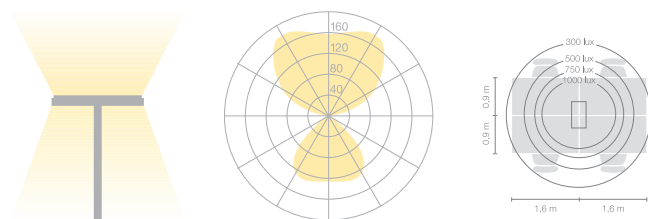

≈81.5% CD/1000lm