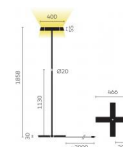

Belux AG
Neufeldweg 6, CH-5103 Möriken
Tel. +41 61 316 74 01
Fax +41 61 316 75 99
www.belux.com
belux@belux.com