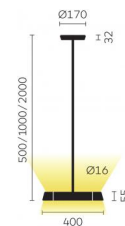

Belux AG
Neufeldweg 6, CH-5103 Möriken
Tel. +41 61 316 74 01
Fax +41 61 316 75 99
www.belux.com
belux@belux.com