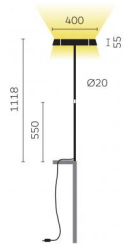

Belux AG
Neufeldweg 6, CH-5103 Möriken
Tel. +41 61 316 74 01
Fax +41 61 316 75 99
www.belux.com
belux@belux.com