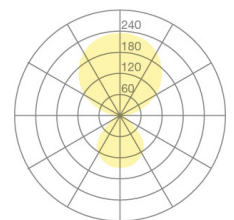

Belux AG
Neufeldweg 6, CH-5103 Möriken
Tel. +41 61 316 74 01
Fax +41 61 316 75 99
www.belux.com
belux@belux.com