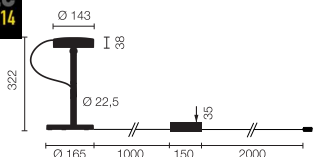

design
preis
SCHWEIZ