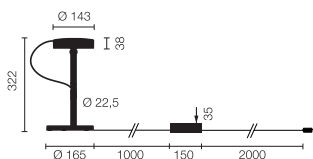

≈97% cd/1000 lm