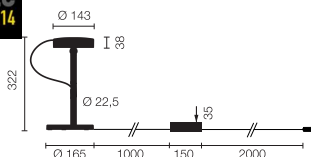

design
preis
SCHWEIZ