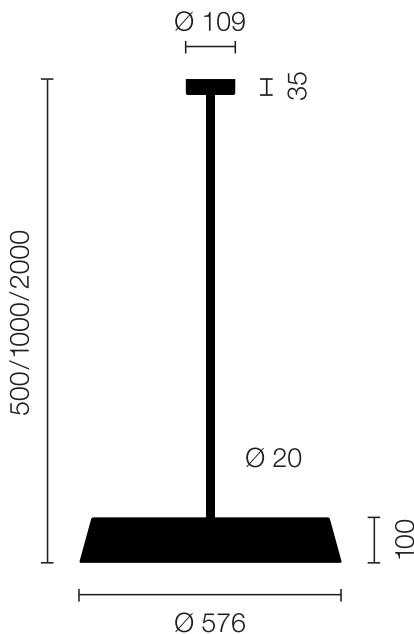

Type/Order No	KOI30-17-8040-TD
Lamp type/assembly	Pendant light
Colour	Black
Colour temperature	4000 K
Colour rendering index	> 85
Operating mode	Dimmable TD
Operation	On site
Ballast (number)	LED Converter (2), integrated in luminaire head
Lamp head	PC, black, painted
Diffuser	PC, prismaticed, dyed white
Suspension (number of suspension points)	500 mm (1)
Suspension tube	Steel, black, powder-coated
Ceiling rose	PA, painted, black, Ø 109 mm
Power cable	Black, 5x0.75mm², L ~300 mm
Light distribution	Direct (27%) / indirect (73%)
UGR	< 19
Total luminous flux of luminaire	11825 lm @ 4000 K
Power consumption	83 W
Luminaire efficacy	128 lm/W @ 4000 K
LED service life	55 000 h (L85)
Mains voltage	220-240V, 50Hz
Stand-by consumption	< 0.5 W
Safety class	I
Protection type	IP 20
Packaging units	2 (ca. 600 x 600 x 230 + 780/1280 x 200 x 50 mm)
Weight	8.4 kg
Guarantee	36 months

Belux AG

Neufeldweg 6, CH-5103
Möriken
Tel. +41 61 316 74 01
Fax +41 61 316 75 99
www.belux.com
belux@belux.com

MINERGIE®