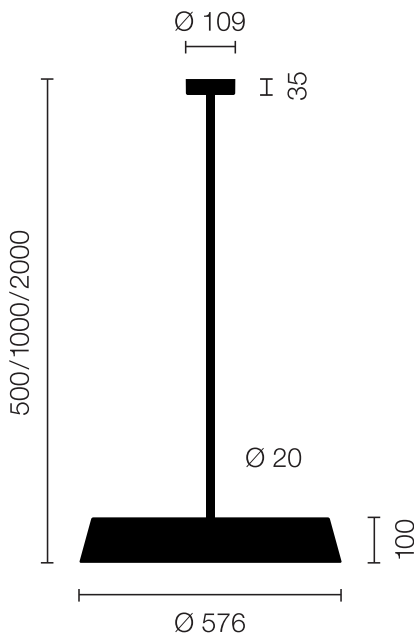

Type/Order No	KOI30-18-8030-MS
Lamp type/assembly	Pendant light
Colour	Black
Colour temperature	3000 K
Colour rendering index	> 85
Operating mode	Multisens
Operation	Self-adjusting
Ballast (number)	LED Converter (2), integrated in luminaire head
Lamp head	PC, black, painted
Diffuser	PC, prismatic, dyed white
Suspension (number of suspension points)	1000 mm (1)
Suspension tube	Steel, black, powder-coated
Ceiling rose	PA, painted, black, Ø 109 mm
Power cable	Black, 5x0.75mm², L ~300 mm
Light distribution	Direct (27%) / indirect (73%)
UGR	< 19
Total luminous flux of luminaire	11825 lm @ 4000 K
Power consumption	83 W
Luminaire efficacy	128 lm/W @ 4000 K
LED service life	55 000 h (L85)
Mains voltage	220-240V, 50Hz
Stand-by consumption	< 0.5 W
Safety class	I
Protection type	IP 20
Packaging units	2 (ca. 600 x 600 x 230 + 780/1280 x 200 x 50 mm)
Weight	8.4 kg
Guarantee	36 months

Belux AG

Neufeldweg 6, CH-5103
Möriken
Tel. +41 61 316 74 01
Fax +41 61 316 75 99
www.belux.com
belux@belux.com

MINERGIE®