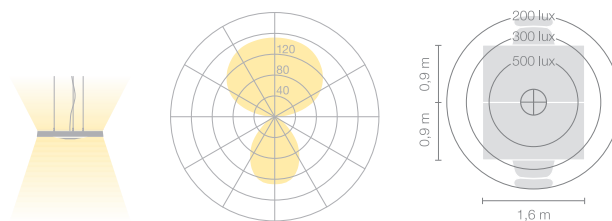

γ=80.06% CD/1000lm