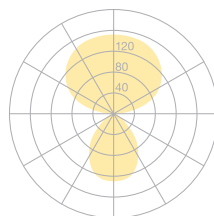

Belux AG

Neufeldweg 6, CH-5103
Möriken
Tel. +41 61 316 74 01
Fax +41 61 316 75 99
www.belux.com
belux@belux.com

MINERGIE®

light of
the future