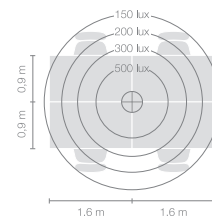

Belux AG

Neufeldweg 6, CH-5103
Möriken
Tel. +41 61 316 74 01
Fax +41 61 316 75 99
www.belux.com
belux@belux.com

MINERGIE®

light of
the future