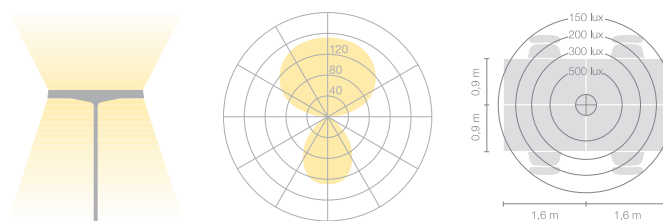

Type/Order No	DIS46-15-8040-TD
Lamp type/assembly	Desk-mounted luminaire
Version	USM Haller
Cable exit	Lateral
Colour	Black
Colour rendering index	CRI>80
Operating mode	Dimmable
Operation	Self-adjusting
Lamp head	Aluminium die-cast
Diffuser	PMMA lens
Tube	Steel, black, powder-coated
Power cable	Transparent, 3x0.75mm², L 4500 mm
Mains plug	Schuko plug type E+F
Light distribution	Direct (26.8%) / indirect (73.2%)
Total luminous flux	8590lm
Power consumption	72W
Luminaire efficacy	120 lm/W
LED service life	50'000h
Mains voltage	220-240V, 50/60Hz
Stand-by consumption	< 0.5W
Safety class	I
Protection type	IP 20
Remark	Not compatible with height adjustable tables
Guarantee	36 months

Belux AG
Neufeldweg 6, CH-5103
Möriken
Tel. +41 61 316 74 01
Fax +41 61 316 75 99
www.belux.com
belux@belux.com

MINERGIE® light of the future