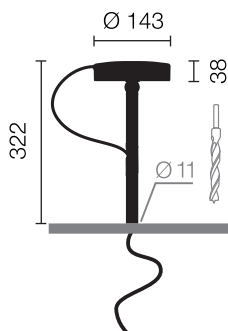

decion
preis
SCHWEIZ