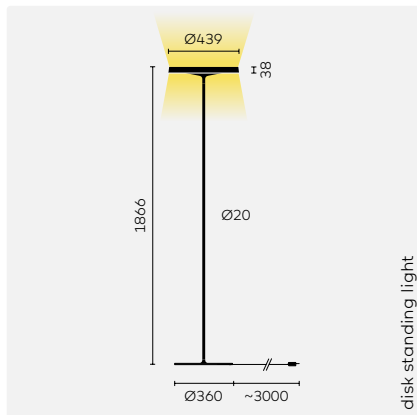

belux disk is now available in LED providing 8590lm of direct and indirect light for 72W.

disk, chrome

disk, black

disk, white

belux disk

belux disk

disk standing light

disk standing light