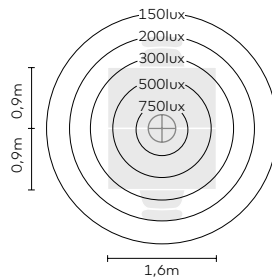

Colour	Light source	Basic code	8030 3000K, CRI80	8040 4000K, CRI80	TD Dimmable, on lamp head	DD Dimmable DALI, on site	MS Multisens, self adjusting	Order number
CR	①	<u>DIS10-14</u>	●	●	●	●		DIS10-14-8030-TD DIS10-14-8040-TD DIS10-14-8030-MS DIS10-14-8040-MS
SW	①	<u>DIS10-15</u>	●	●	●	●		DIS10-15-8030-TD DIS10-15-8040-TD DIS10-15-8030-MS DIS10-15-8040-MS
WE	①	<u>DIS10-16</u>	●	●	●	●		DIS10-16-8030-TD DIS10-16-8040-TD DIS10-16-8030-MS DIS10-16-8040-MS
CR	①	<u>DIS30-11</u>	●	●		●		DIS30-11-8030-DD DIS30-11-8040-DD
SW	①	<u>DIS30-12</u>	●	●		●		DIS30-12-8030-DD DIS30-12-8040-DD
WE	①	<u>DIS30-13</u>	●	●		●		DIS30-13-8030-DD DIS30-13-8040-DD
CR	①	<u>DIS46-14</u>	●	●	●	●		DIS46-14-8030-TD DIS46-14-8040-TD DIS46-14-8030-MS DIS46-14-8040-MS
SW	①	<u>DIS46-15</u>	●	●	●	●		DIS46-15-8030-TD DIS46-15-8040-TD DIS46-15-8030-MS DIS46-15-8040-MS
WE	①	<u>DIS46-16</u>	●	●	●	●		DIS46-16-8030-TD DIS46-16-8040-TD DIS46-16-8030-MS DIS46-16-8040-MS
CR	①	<u>DIS43-14</u>	●	●	●	●		DIS43-14-8030-TD DIS43-14-8040-TD DIS43-14-8030-MS DIS43-14-8040-MS