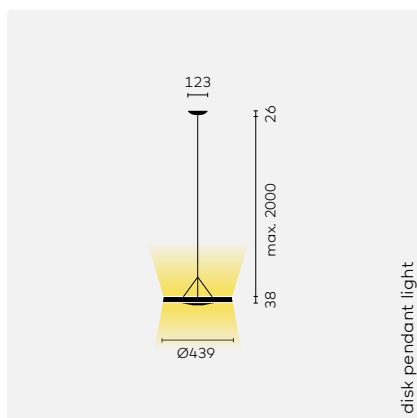

disk standing light

disk pendant light

Material: Die-cast aluminium, steel, ABS, PC