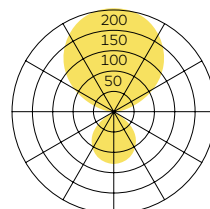

REMARKS

disk standing light: with transparent cable
disk pendant light: DD (DALI) Suspension length 2m, with transparent cable, 5m on request
disk desk-mounted luminaire universal-d: Supplied with threaded adapter designed for any table top from 15 to 35mm thickness, cable outlet sideways

disk desk-mounted luminaire for USM Haller: Supplied with mounting adapter designed to fit into the USM Haller table leg, not compatible with height adjustable tables, cable outlet sideways
CR: Chrome, black base
SW: Black
WE: White
© IP 20

disk
 $\eta = 80,06\% \text{ cd}/1000\text{lm}$