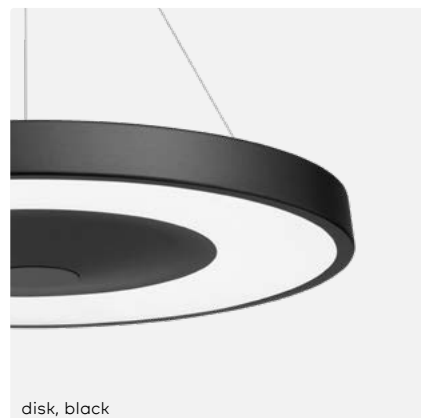

belux disk

new
LED

belux disk

Design Daniel Kübler

belux disk has a captivating combination of geometrical clarity and dynamic line guidance and relies on the matter-of-factness of round shaping. The homogeneous light made of steel and aluminium is modelled from a single line full of tension. The ground lens deflects and refracts the light and distributes it uniformly in the room. belux disk is switchable and dimmable and is available with Multisens in white, aluminium and chrome. Besides the standard and pendant lamp belux disk is also available as a desk-mounted light to any tabletop and is particularly suitable for integration into the USM Haller table and desk system.

belux disk is now available in LED providing 8590lm of direct and indirect light for 72W.

disk, chrome

disk, black

disk, white

belux disk

belux disk

disk standing light

disk standing light

Material: Die-cast aluminium, steel, ABS, PC

disk pendant light

disk pendant light

Material: Die-cast aluminium, steel, ABS, PC

disk desk-mounted luminaire universal-d

disk desk-mounted luminaire universal-d