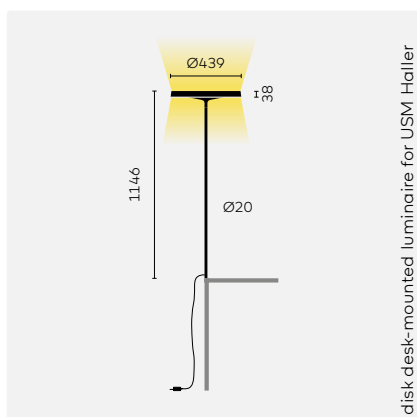

disk desk-mounted luminaire universal-d

disk desk-mounted luminaire for USM Haller

Material: Die-cast aluminium, steel, ABS, PC

	CRI	CCT	Wattage	Lumen@4000K
① LED	CRI80	3000K/4000K	72W	8590lm