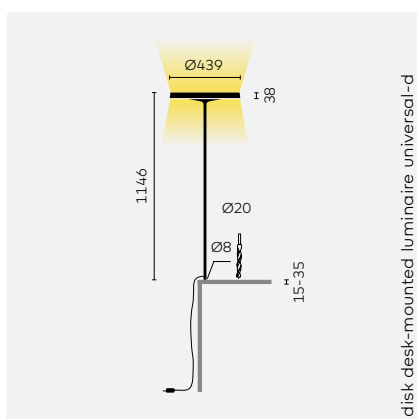

disk pendant light

disk desk-mounted luminaire for USM Haller

disk desk-mounted luminaire universal-d

Material: Die-cast aluminium, steel, ABS, PC