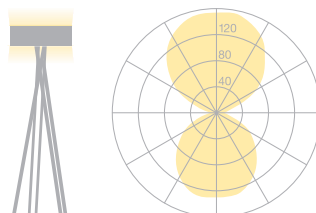

Belux AG

Neufeldweg 6, CH-5103
Möriken
Tel. +41 61 316 74 01
Fax +41 61 316 75 99
www.belux.com
belux@belux.com

MINERGIE®