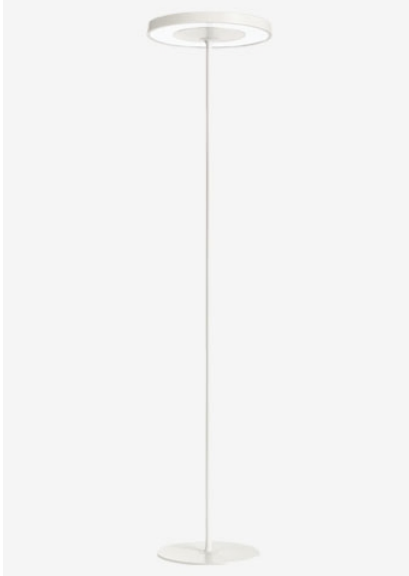

belux disk

Type/Order No	DIS10-13-00
Lamp type/assembly	Standing light
Colour	White
Light source	1x T5 FC (FC) 55W; 2Gx13 + 1x T5 FC (FC) 60W; 2Gx13
Operating mode	On/Off
Operation	Cable integrated
Ballast (number)	Electronic ballast on/off (2)
Lamp head	Aluminium die-cast
Diffuser	PMMA lens
Tube	Steel, white, powder-coated
Base	Round base, steel, white, powder-coated
Power cable	Transparent, 3x0.75mm ² , L 3000 mm
Mains plug	Swiss plug type J
Light distribution	Direct (26.8%) / indirect (73.2%)
Power consumption	115 W
Luminaire efficacy	80.06%
Mains voltage	220-240V, 50/60Hz
Stand-by consumption	0W
Safety class	I
Protection type	IP 20
Packaging units	2 (480 x 480 x 140 mm + 1920 x 100 x 100 mm)
Weight	12.7 kg
Guarantee	36 months