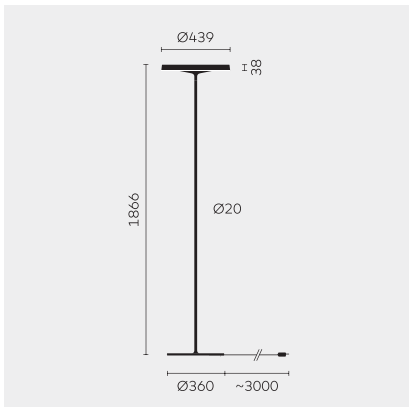

belux disk

Type/Order No	DIS10-13-00
Lamp type/assembly	Standing light
Colour	White
Light source	1x T5 FC (FC) 55W; 2Gx13 + 1x T5 FC (FC) 60W; 2Gx13
Operating mode	On/Off
Operation	Cable integrated
Ballast (number)	Electronic ballast on/off (2)
Lamp head	Aluminium die-cast
Diffuser	PMMA lens
Tube	Steel, white, powder-coated
Base	Round base, steel, white, powder-coated
Power cable	Transparent, 3x0.75mm ² , L 3000 mm
Mains plug	Swiss plug type J
Light distribution	Direct (26.8%) / indirect (73.2%)
Power consumption	115 W
Luminaire efficacy	80.06%
Mains voltage	220-240V, 50/60Hz
Stand-by consumption	0W
Safety class	I
Protection type	IP 20
Packaging units	2 (480 x 480 x 140 mm + 1920 x 100 x 100 mm)
Weight	12.7 kg
Guarantee	36 months