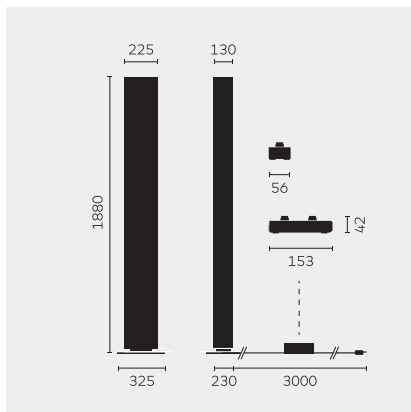

DESIGN PLUS

Type/Order No	TWI10-11-8027-DD
Lamp type/assembly	Standing light
Version	LED
Colour temperature	2700 K
Colour rendering index	CRI80+
Operation	Dimmable on Site
Lamp shade	Acrylic glass, prismatic
Base	Stainless steel
Power cable	Black, 3 x 0.75 mm ² , L 4000 mm
Mains plug	without
Light distribution	Direct (2834 lm) / indirect (3193 lm)
Total luminous flux of luminaire	6027 lm
Power consumption	64 W
Luminaire efficacy	94 lm/W
Mains voltage	220-240V / 50Hz
Stand-by consumption	< 0.5W
Safety class	I
Protection type	IP 20
Packaging units	2 (1980 x 420 x 360 + 1930 x 340 x 270 mm)
Weight	23.0 kg
Guarantee	36 months