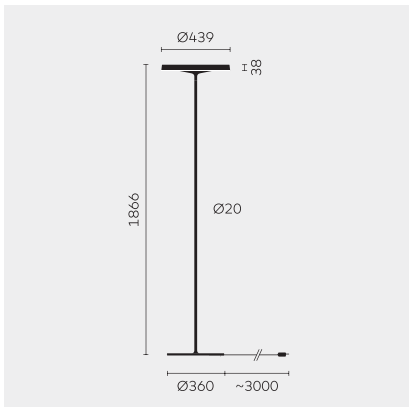

belux disk

Type/Order No	DIS10-13-TD
Lamp type/assembly	Standing light
Colour	White
Light source	1x T5 FC (FC) 55W; 2Gx13 + 1x T5 FC (FC) 60W; 2Gx13
Operating mode	Dimmable
Operation	On lamp head
Ballast (number)	Electronic ballast dimmable (2)
Lamp head	Aluminium die-cast
Diffuser	PMMA lens
Tube	Steel, white, powder-coated
Base	Round base, steel, white, powder-coated
Power cable	Transparent, 3x0.75mm ² , L 3000 mm
Mains plug	Swiss plug type J
Light distribution	Direct (26.8%) / indirect (73.2%)
Power consumption	115 W
Luminaire efficacy	80.06%
Mains voltage	220-240V, 50/60Hz
Stand-by consumption	< 0.5W
Safety class	I
Protection type	IP 20
Packaging units	2 (480 x 480 x 140 mm + 1920 x 100 x 100 mm)
Weight	12.7 kg
Guarantee	36 months