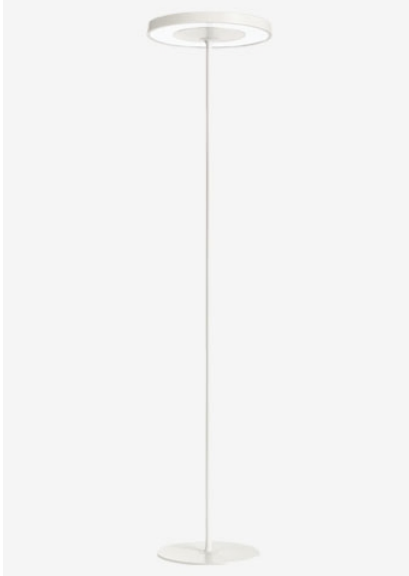

belux disk

Type/Order No	DIS10-13-TD
Lamp type/assembly	Standing light
Colour	White
Light source	1x T5 FC (FC) 55W; 2Gx13 + 1x T5 FC (FC) 60W; 2Gx13
Operating mode	Dimmable
Operation	On lamp head
Ballast (number)	Electronic ballast dimmable (2)
Lamp head	Aluminium die-cast
Diffuser	PMMA lens
Tube	Steel, white, powder-coated
Base	Round base, steel, white, powder-coated
Power cable	Transparent, 3x0.75mm ² , L 3000 mm
Mains plug	Swiss plug type J
Light distribution	Direct (26.8%) / indirect (73.2%)
Power consumption	115 W
Luminaire efficacy	80.06%
Mains voltage	220-240V, 50/60Hz
Stand-by consumption	< 0.5W
Safety class	I
Protection type	IP 20
Packaging units	2 (480 x 480 x 140 mm + 1920 x 100 x 100 mm)
Weight	12.7 kg
Guarantee	36 months