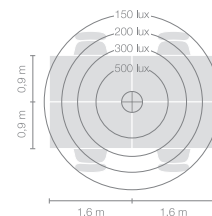

η=80.06% CD/1000lm

www.belux.com/disk