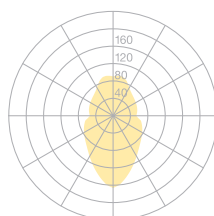

≈81% CD/1000lm