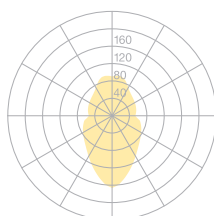

≈81% CD/1000lm