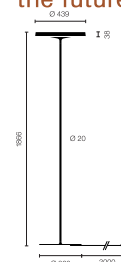

Type	DIS10-13-MS
Order No	DIS10-13-MS
Lamp type/assembly	Standing light
Colour	White
Light source	1x T5 FC (FC) 55W; 2Gx13 + 1x T5 FC (FC) 60W; 2Gx13
Operating mode	Multisens
Operation	Self-adjusting
Ballast (number)	Electronic ballast dimmable (2)
Lamp head	Aluminium die-cast
Diffuser	PMMA lens
Tube	Steel, white, powder-coated
Base	Round base, steel, white, powder-coated
Power cable	Transparent, 3x0.75mm², L 3000 mm
Mains plug	Swiss plug type J
Light distribution	Direct (26.8%) / indirect (73.2%)
Power consumption	115 W
Luminaire efficacy	80.06%
Mains voltage	220-240V, 50/60Hz
Stand-by consumption	< 0.5W
Safety class	I
Protection type	IP 20
Packaging units	2 (480 x 480 x 140 mm + 1920 x 100 x 100 mm)
Weight	12.7 kg
Guarantee	36 months

DIS10-13-MS

MINERGIE®

light of the future

$\eta=80.06\%$ CD/1000lm