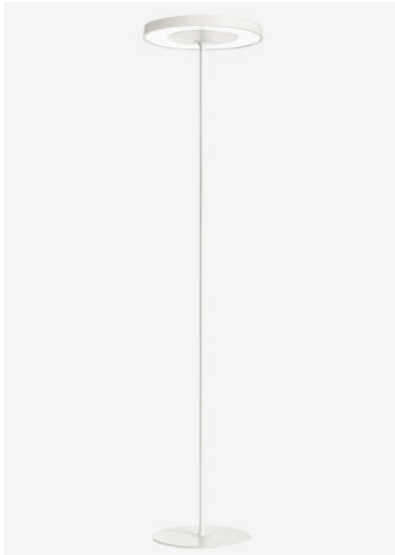

belux disk

Type	DIS10-13-MS
Order No	DIS10-13-MS
Lamp type/assembly	Standing light
Colour	White
Light source	1x T5 FC (FC) 55W; 2Gx13 + 1x T5 FC (FC) 60W; 2Gx13
Operating mode	Multisens
Operation	Self-adjusting
Ballast (number)	Electronic ballast dimmable (2)
Lamp head	Aluminium die-cast
Diffuser	PMMA lens
Tube	Steel, white, powder-coated
Base	Round base, steel, white, powder-coated
Power cable	Transparent, 3x0.75mm ² , L 3000 mm
Mains plug	Swiss plug type J
Light distribution	Direct (26.8%) / indirect (73.2%)
Power consumption	115 W
Luminaire efficacy	80.06%
Mains voltage	220-240V, 50/60Hz
Stand-by consumption	< 0.5W
Safety class	I
Protection type	IP 20
Packaging units	2 (480 x 480 x 140 mm + 1920 x 100 x 100 mm)
Weight	12.7 kg
Guarantee	36 months