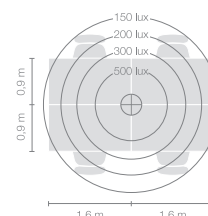

Belux AG

Neufeldweg 6, CH-5103 Möriken
Tel. +41 61 316 74 01
Fax +41 61 316 75 99
www.belux.com
belux@belux.com

www.belux.com/disk