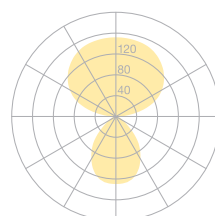

Type	DIS10-13-MS
Order No	DIS10-13-MS
Lamp type/assembly	Standing light
Colour	White
Light source	1x T5 FC (FC) 55W; 2Gx13 + 1x T5 FC (FC) 60W; 2Gx13
Operating mode	Multisens
Operation	Self-adjusting
Ballast (number)	Electronic ballast dimmable (2)
Lamp head	Aluminium die-cast
Diffuser	PMMA lens
Tube	Steel, white, powder-coated
Base	Round base, steel, white, powder-coated
Power cable	Transparent, 3x0.75mm², L 3000 mm
Mains plug	Swiss plug type J
Light distribution	Direct (26.8%) / indirect (73.2%)
Power consumption	115 W
Luminaire efficacy	80.06%
Mains voltage	220-240V, 50/60Hz
Stand-by consumption	< 0.5W
Safety class	I
Protection type	IP 20
Packaging units	2 (480 x 480 x 140 mm + 1920 x 100 x 100 mm)
Weight	12.7 kg
Guarantee	36 months

DIS10-13-MS

MINERGIE®

light of the future

$\eta=80.06\%$ CD/1000lm