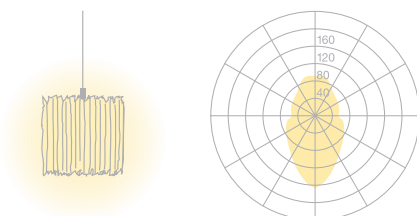

≈81% CD/1000lm