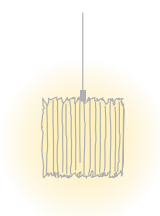

≈81% CD/1000lm