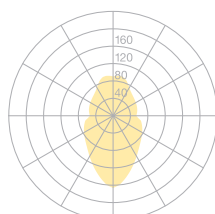

≈81% CD/1000lm