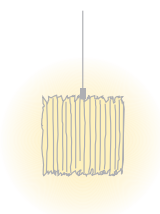

≈81% CD/1000lm