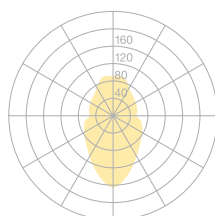

≈81% CD/1000lm