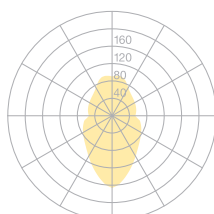

≈81% CD/1000lm