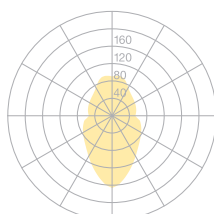

≥81% CD/1000lm