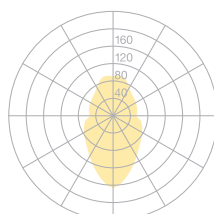

≈81% CD/1000lm