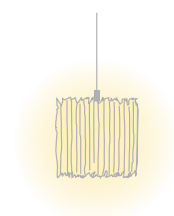

≈81% CD/1000lm