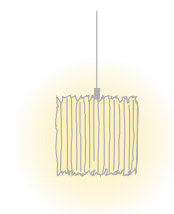

≈81% CD/1000lm