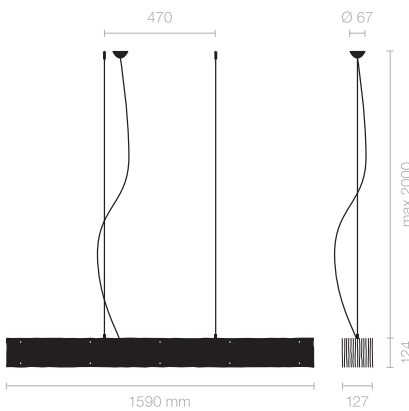

≈81% CD/1000lm