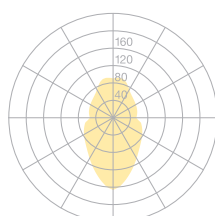

≈81% CD/1000lm