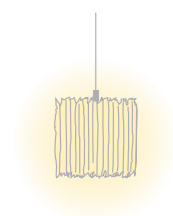

≈81% CD/1000lm