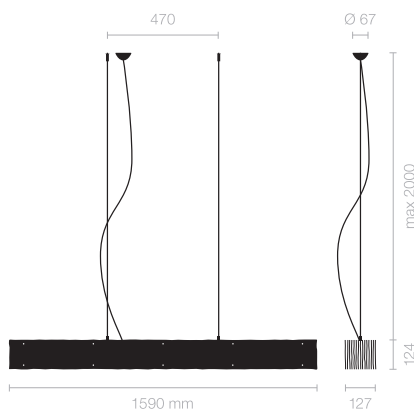

≈81% CD/1000lm