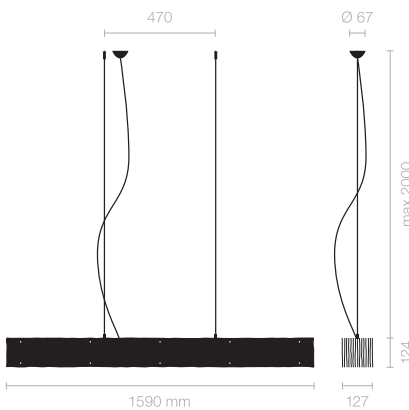

≈81% CD/1000lm