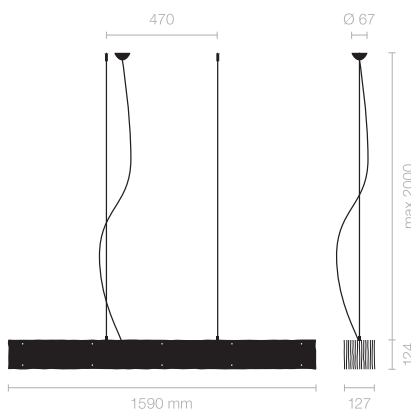

≈81% CD/1000lm