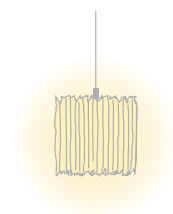

≈81% CD/1000lm