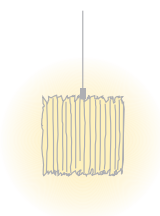

≈81% CD/1000lm