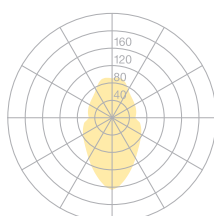

≈81% CD/1000lm