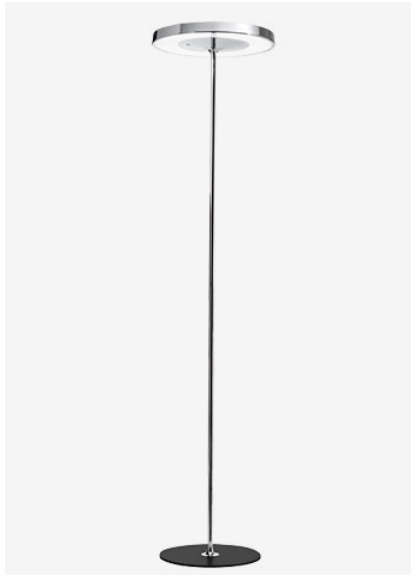

belux disk

Type/Order No	DIS10-12-DD
Lamp type/assembly	Standing light
Colour	Chrome
Light source	1x T5 FC (FC) 55W; 2Gx13 + 1x T5 FC (FC) 60W; 2Gx13
Operating mode	Dimmable DALI
Operation	On site
Ballast (number)	Electronic ballast DALI dimmable (2)
Lamp head	Aluminium die-cast
Diffuser	PMMA lens
Tube	Steel, chrome-plated
Base	Round base, steel, black, powder-coated
Power cable	Black, 5x0.75mm ² , L 5000 mm
Light distribution	Direct (26.8%) / indirect (73.2%)
Power consumption	115 W
Luminaire efficacy	80.06%
Mains voltage	220-240V, 50/60Hz
Stand-by consumption	< 0.5W
Safety class	I
Protection type	IP 20
Packaging units	2 (480 x 480 x 140 mm + 1920 x 100 x 100 mm)
Weight	12.7 kg
Guarantee	36 months