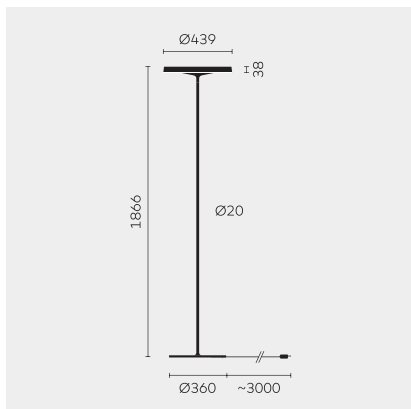

belux disk

Type/Order No	DIS10-12-DD
Lamp type/assembly	Standing light
Colour	Chrome
Light source	1x T5 FC (FC) 55W; 2Gx13 + 1x T5 FC (FC) 60W; 2Gx13
Operating mode	Dimmable DALI
Operation	On site
Ballast (number)	Electronic ballast DALI dimmable (2)
Lamp head	Aluminium die-cast
Diffuser	PMMA lens
Tube	Steel, chrome-plated
Base	Round base, steel, black, powder-coated
Power cable	Black, 5x0.75mm ² , L 5000 mm
Light distribution	Direct (26.8%) / indirect (73.2%)
Power consumption	115 W
Luminaire efficacy	80.06%
Mains voltage	220-240V, 50/60Hz
Stand-by consumption	< 0.5W
Safety class	I
Protection type	IP 20
Packaging units	2 (480 x 480 x 140 mm + 1920 x 100 x 100 mm)
Weight	12.7 kg
Guarantee	36 months