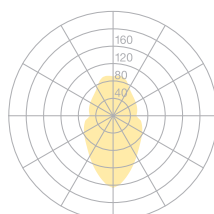

≥81% CD/1000lm