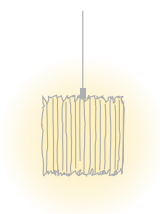

≥81% CD/1000lm