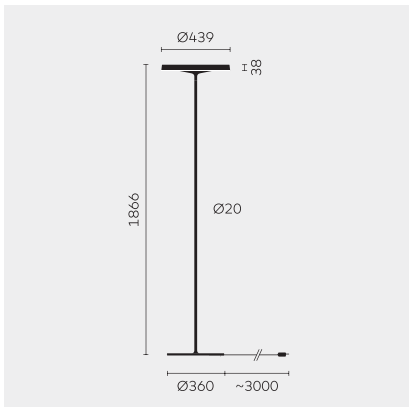

belux disk

Type/Order No	DIS10-13-DD
Lamp type/assembly	Standing light
Colour	White
Light source	1x T5 FC (FC) 55W; 2Gx13 + 1x T5 FC (FC) 60W; 2Gx13
Operating mode	Dimmable DALI
Operation	On site
Ballast (number)	Electronic ballast DALI dimmable (2)
Lamp head	Aluminium die-cast
Diffuser	PMMA lens
Tube	Steel, white, powder-coated
Base	Round base, steel, white, powder-coated
Power cable	Black, 5x0.75mm ² , L 5000 mm
Light distribution	Direct (26.8%) / indirect (73.2%)
Power consumption	115 W
Luminaire efficacy	80.06%
Mains voltage	220-240V, 50/60Hz
Stand-by consumption	< 0.5W
Safety class	I
Protection type	IP 20
Packaging units	2 (480 x 480 x 140 mm + 1920 x 100 x 100 mm)
Weight	12.7 kg
Guarantee	36 months