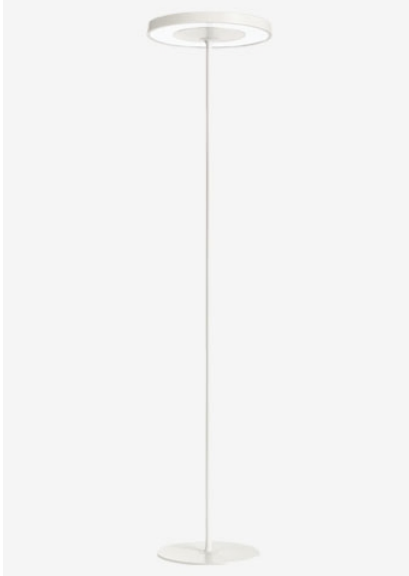

belux disk

Type/Order No	DIS10-13-DD
Lamp type/assembly	Standing light
Colour	White
Light source	1x T5 FC (FC) 55W; 2Gx13 + 1x T5 FC (FC) 60W; 2Gx13
Operating mode	Dimmable DALI
Operation	On site
Ballast (number)	Electronic ballast DALI dimmable (2)
Lamp head	Aluminium die-cast
Diffuser	PMMA lens
Tube	Steel, white, powder-coated
Base	Round base, steel, white, powder-coated
Power cable	Black, 5x0.75mm ² , L 5000 mm
Light distribution	Direct (26.8%) / indirect (73.2%)
Power consumption	115 W
Luminaire efficacy	80.06%
Mains voltage	220-240V, 50/60Hz
Stand-by consumption	< 0.5W
Safety class	I
Protection type	IP 20
Packaging units	2 (480 x 480 x 140 mm + 1920 x 100 x 100 mm)
Weight	12.7 kg
Guarantee	36 months