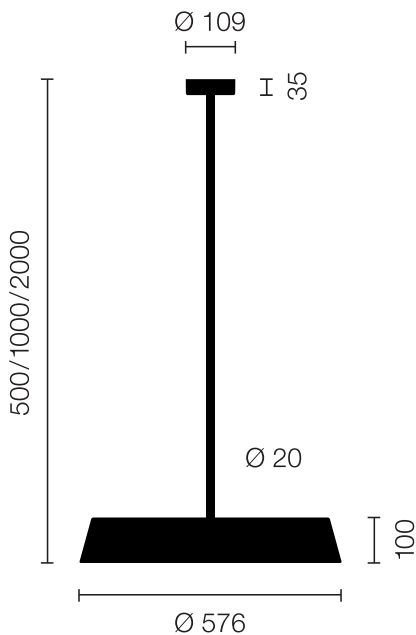

Type	KOI30-14-8030-DD
Order No	KOI30-14-8030-DD
Lamp type/assembly	Pendant luminaire
Colour	White
Colour temperature	3000 K
Colour rendering index	>= 80
Operating mode	Dimmable DALI
Operation	On site
Ballast (number)	LED Converter (2), integrated in luminaire head
Lamp head	PC, painted, white
Diffuser	PC, prismatic, dyed white
Suspension (number of suspension points)	500 mm (1)
Suspension tube	Steel, powder-coated, white
Ceiling rose	PA, painted, white, Ø 109 mm
Power cable	Black, 5x0.75mm², L ~300 mm
Light distribution	Direct (27%) / indirect (73%)
UGR	< 19
Total luminous flux of luminaire	11825 lm @ 4000 K
Power consumption	83 W
Luminaire efficacy	130 lm/W @ 4000 K
LED service life	55 000 h (L85)
Mains voltage	220-240V, 50Hz
Stand-by consumption	< 0.5 W
Safety class	I
Protection type	IP 20
Packaging units	2 (ca. 600 x 600 x 230 + 780/1280 x 200 x 50 mm)
Weight	8.4 kg
Guarantee	5 years

Belux AG

Neufeldweg 6, CH-5103
Möriken
Tel. +41 61 316 74 01
Fax +41 61 316 75 99
www.belux.com
belux@belux.com

MINERGIE®