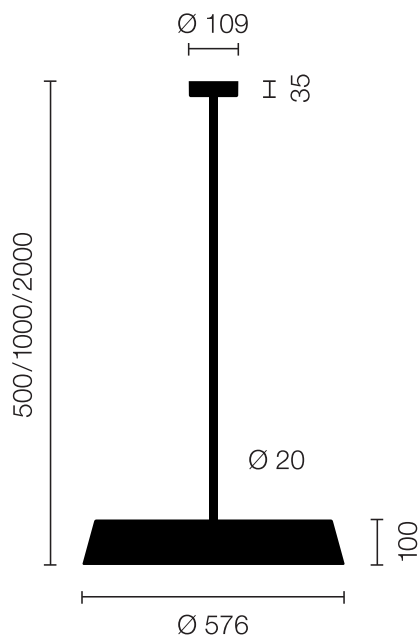

Type	KOI30-11-8040-DD
Order No	KOI30-11-8040-DD
Lamp type/assembly	Pendant luminaire
Colour	Chrome
Colour temperature	4000 K
Colour rendering index	>= 80
Operating mode	Dimmable DALI
Operation	On site
Ballast (number)	LED Converter (2), integrated in luminaire head
Lamp head	PC, aluminium metallised
Diffuser	PC, prismatic, dyed white
Suspension (number of suspension points)	500 mm (1)
Suspension tube	Steel, chrome-plated
Ceiling rose	PA, painted, white and black, Ø 109 mm
Power cable	Black, 5x0.75mm², L ~300 mm
Light distribution	Direct (27%) / indirect (73%)
UGR	< 19
Total luminous flux of luminaire	11825 lm @ 4000 K
Power consumption	90 W
Luminaire efficacy	130 lm/W @ 4000 K
LED service life	55 000 h (L85)
Mains voltage	220-240V, 50Hz
Stand-by consumption	< 0.5 W
Safety class	I
Protection type	IP 20
Packaging units	2 (ca. 600 x 600 x 230 + 780/1280 x 200 x 50 mm)
Weight	8.4 kg
Guarantee	36 months

Belux AG

Neufeldweg 6, CH-5103
Möriken
Tel. +41 61 316 74 01
Fax +41 61 316 75 99
www.belux.com
belux@belux.com

MINERGIE®