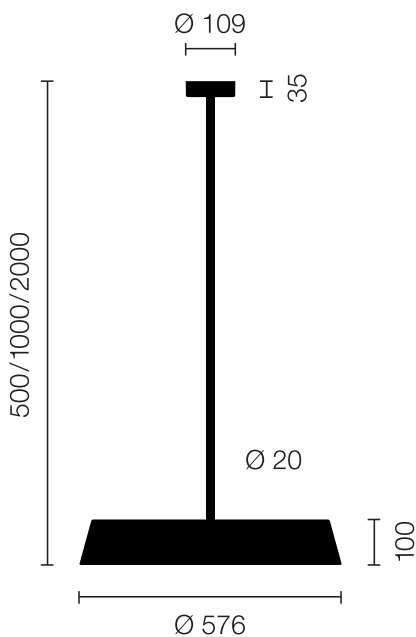

Type	KOI30-14-8030-TD
Order No	KOI30-14-8030-TD
Lamp type/assembly	Pendant luminaire
Colour	White
Colour temperature	3000 K
Colour rendering index	>/= 80
Operating mode	Dimmable TD
Operation	On site
Ballast (number)	LED Converter (2), integrated in luminaire head
Lamp head	PC, painted, white
Diffuser	PC, prismatic, dyed white
Suspension (number of suspension points)	500 mm (1)
Suspension tube	Steel, powder-coated, white
Ceiling rose	PA, painted, white, Ø 109 mm
Power cable	Black, 5x0.75mm², L ~300 mm
Light distribution	Direct (27%) / indirect (73%)
UGR	< 19
Total luminous flux of luminaire	11825 lm @ 4000 K
Power consumption	90 W
Luminaire efficacy	130 lm/W @ 4000 K
LED service life	55 000 h (L85)
Mains voltage	220-240V, 50Hz
Stand-by consumption	< 0.5 W
Safety class	I
Protection type	IP 20
Packaging units	2 (ca. 600 x 600 x 230 + 780/1280 x 200 x 50 mm)
Weight	8.4 kg
Guarantee	36 months

Belux AG

Neufeldweg 6, CH-5103
Möriken
Tel. +41 61 316 74 01
Fax +41 61 316 75 99
www.belux.com
belux@belux.com

MINERGIE®