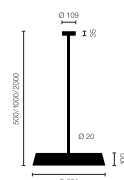

Belux AG

Neufeldweg 6, CH-5103 Möriken
Tel. +41 61 316 74 01
Fax +41 61 316 75 99
www.belux.com
belux@belux.com