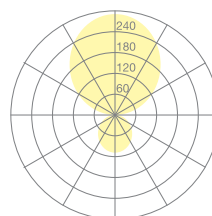

Belux AG

Neufeldweg 6, CH-5103 Möriken
Tel. +41 61 316 74 01
Fax +41 61 316 75 99
www.belux.com
belux@belux.com