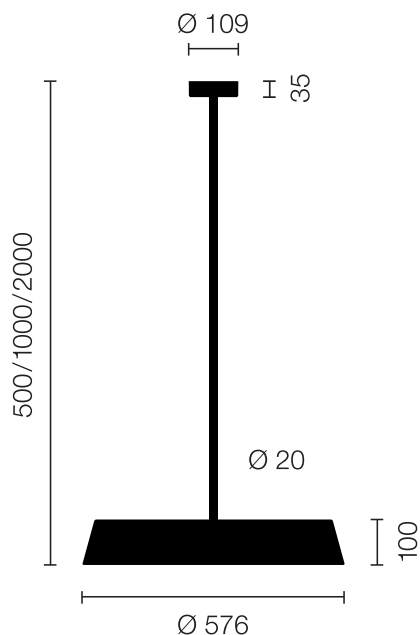

Type	KOI30-14-8040-TD
Order No	KOI30-14-8040-TD
Lamp type/assembly	Pendant luminaire
Colour	White
Colour temperature	4000 K
Colour rendering index	>= 80
Operating mode	Dimmable TD
Operation	On site
Ballast (number)	LED Converter (2), integrated in luminaire head
Lamp head	PC, painted, white
Diffuser	PC, prismatic, dyed white
Suspension (number of suspension points)	500 mm (1)
Suspension tube	Steel, powder-coated, white
Ceiling rose	PA, painted, white, Ø 109 mm
Power cable	Black, 5x0.75mm², L ~300 mm
Light distribution	Direct (27%) / indirect (73%)
UGR	< 19
Total luminous flux of luminaire	11825 lm @ 4000 K
Power consumption	90 W
Luminaire efficacy	130 lm/W @ 4000 K
LED service life	55 000 h (L85)
Mains voltage	220-240V, 50Hz
Stand-by consumption	< 0.5 W
Safety class	I
Protection type	IP 20
Packaging units	2 (ca. 600 x 600 x 230 + 780/1280 x 200 x 50 mm)
Weight	8.4 kg
Guarantee	36 months

Belux AG

Neufeldweg 6, CH-5103
Möriken
Tel. +41 61 316 74 01
Fax +41 61 316 75 99
www.belux.com
belux@belux.com

MINERGIE®