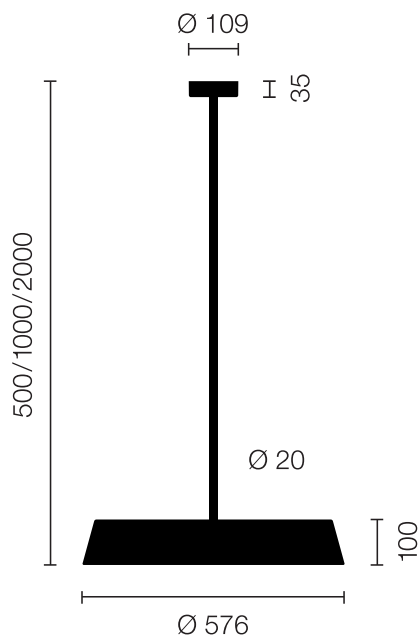

Type	KOI30-11-8030-TD
Order No	KOI30-11-8030-TD
Lamp type/assembly	Pendant luminaire
Colour	Chrome
Colour temperature	3000 K
Colour rendering index	>/= 80
Operating mode	Dimmable TD
Operation	On site
Ballast (number)	LED Converter (2), integrated in luminaire head
Lamp head	PC, aluminium metallised
Diffuser	PC, prismatic, dyed white
Suspension (number of suspension points)	500 mm (1)
Suspension tube	Steel, chrome-plated
Ceiling rose	PA, painted, white and black, Ø 109 mm
Power cable	Black, 5x0.75mm², L ~300 mm
Light distribution	Direct (27%) / indirect (73%)
UGR	< 19
Total luminous flux of luminaire	11825 lm @ 4000 K
Power consumption	90 W
Luminaire efficacy	130 lm/W @ 4000 K
LED service life	55 000 h (L85)
Mains voltage	220-240V, 50Hz
Stand-by consumption	< 0.5 W
Safety class	I
Protection type	IP 20
Packaging units	2 (ca. 600 x 600 x 230 + 780/1280 x 200 x 50 mm)
Weight	8.4 kg
Guarantee	36 months

Belux AG

Neufeldweg 6, CH-5103
Möriken
Tel. +41 61 316 74 01
Fax +41 61 316 75 99
www.belux.com
belux@belux.com

MINERGIE®