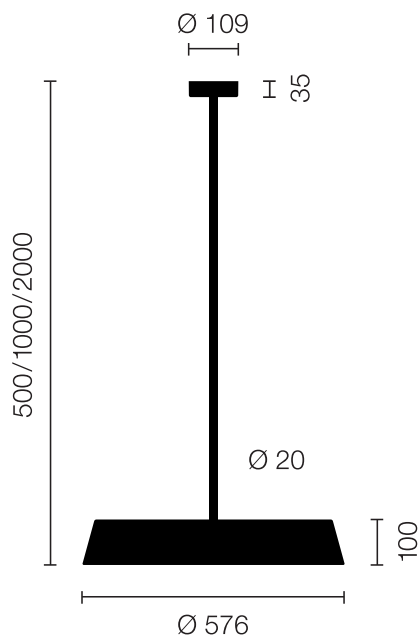

Type	KOI30-11-8040-TD
Order No	KOI30-11-8040-TD
Lamp type/assembly	Pendant luminaire
Colour	Chrome
Colour temperature	4000 K
Colour rendering index	>/= 80
Operating mode	Dimmable TD
Operation	On site
Ballast (number)	LED Converter (2), integrated in luminaire head
Lamp head	PC, aluminium metallised
Diffuser	PC, prismatic, dyed white
Suspension (number of suspension points)	500 mm (1)
Suspension tube	Steel, chrome-plated
Ceiling rose	PA, painted, white and black, Ø 109 mm
Power cable	Black, 5x0.75mm², L ~300 mm
Light distribution	Direct (27%) / indirect (73%)
UGR	< 19
Total luminous flux of luminaire	11825 lm @ 4000 K
Power consumption	90 W
Luminaire efficacy	130 lm/W @ 4000 K
LED service life	55 000 h (L85)
Mains voltage	220-240V, 50Hz
Stand-by consumption	< 0.5 W
Safety class	I
Protection type	IP 20
Packaging units	2 (ca. 600 x 600 x 230 + 780/1280 x 200 x 50 mm)
Weight	8.4 kg
Guarantee	36 months

Belux AG

Neufeldweg 6, CH-5103
Möriken
Tel. +41 61 316 74 01
Fax +41 61 316 75 99
www.belux.com
belux@belux.com

MINERGIE®