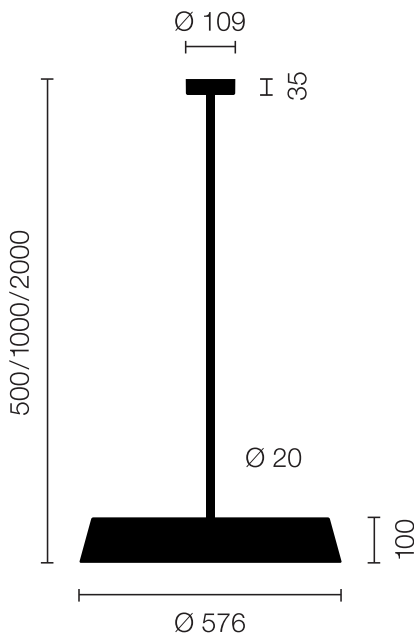

Type/Order No	KOI30-15-8030-00
Lamp type/assembly	Pendant light
Colour	White
Colour temperature	3000 K
Colour rendering index	>/= 80
Operating mode	On/Off
Operation	On site
Ballast (number)	LED Converter (2), integrated in luminaire head
Lamp head	PC, painted, white
Diffuser	PC, prismaticed, dyed white
Suspension (number of suspension points)	1000 mm (1)
Suspension tube	Steel, powder-coated, white
Ceiling rose	PA, painted, white, Ø 109 mm
Power cable	Black, 3x0.75mm², L ~300 mm
Light distribution	Direct (27%) / indirect (73%)
UGR	< 19
Total luminous flux of luminaire	11825 lm @ 4000 K
Power consumption	83 W
Luminaire efficacy	128 lm/W @ 4000 K
LED service life	55 000 h (L85)
Mains voltage	220-240V, 50Hz
Stand-by consumption	< 0.5 W
Safety class	I
Protection type	IP 20
Packaging units	2 (ca. 600 x 600 x 230 + 780/1280 x 200 x 50 mm)
Weight	8.4 kg
Guarantee	36 months

Belux AG

Neufeldweg 6, CH-5103
Möriken
Tel. +41 61 316 74 01
Fax +41 61 316 75 99
www.belux.com
belux@belux.com

MINERGIE®