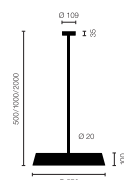

Belux AG
Neufeldweg 6, CH-5103 Möriken
Tel. +41 61 316 74 01
Fax +41 61 316 75 99
www.belux.com
belux@belux.com