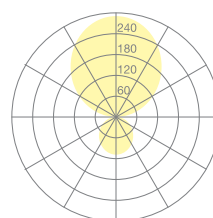

Belux AG
Neufeldweg 6, CH-5103 Möriken
Tel. +41 61 316 74 01
Fax +41 61 316 75 99
www.belux.com
belux@belux.com