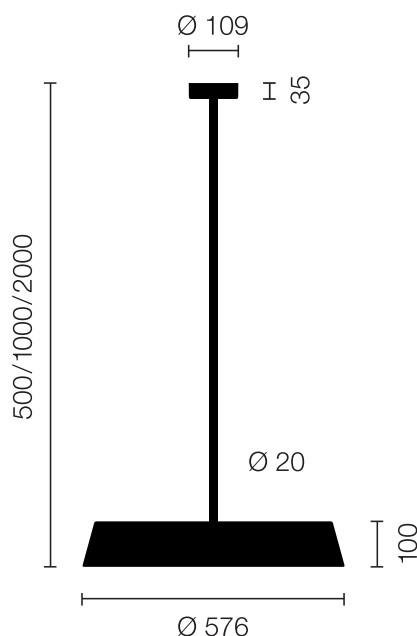

Type/Order No	KOI30-15-8030-MS
Lamp type/assembly	Pendant light
Colour	White
Colour temperature	3000 K
Colour rendering index	>/= 80
Operating mode	Multisens
Operation	Self-adjusting
Ballast (number)	LED Converter (2), integrated in luminaire head
Lamp head	PC, painted, white
Diffuser	PC, prismaticed, dyed white
Suspension (number of suspension points)	1000 mm (1)
Suspension tube	Steel, powder-coated, white
Ceiling rose	PA, painted, white, Ø 109 mm
Power cable	Black, 5x0.75mm², L ~300 mm
Light distribution	Direct (27%) / indirect (73%)
UGR	< 19
Total luminous flux of luminaire	11825 lm @ 4000 K
Power consumption	83 W
Luminaire efficacy	128 lm/W @ 4000 K
LED service life	55 000 h (L85)
Mains voltage	220-240V, 50Hz
Stand-by consumption	< 0.5 W
Safety class	I
Protection type	IP 20
Packaging units	2 (ca. 600 x 600 x 230 + 780/1280 x 200 x 50 mm)
Weight	8.4 kg
Guarantee	36 months

Belux AG
Neufeldweg 6, CH-5103
Möriken
Tel. +41 61 316 74 01
Fax +41 61 316 75 99
www.belux.com
belux@belux.com

MINERGIE®