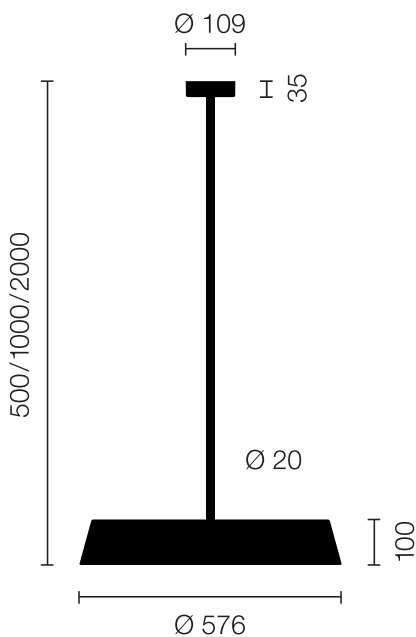

Type	KOI30-15-8030-MS
Order No	KOI30-15-8030-MS
Lamp type/assembly	Pendant luminaire
Colour	White
Colour temperature	3000 K
Colour rendering index	>= 80
Operating mode	Multisens
Operation	Self-adjusting
Ballast (number)	LED Converter (2), integrated in luminaire head
Lamp head	PC, painted, white
Diffuser	PC, prismatic, dyed white
Suspension (number of suspension points)	1000 mm (1)
Suspension tube	Steel, powder-coated, white
Ceiling rose	PA, painted, white, Ø 109 mm
Power cable	Black, 5x0.75mm², L ~300 mm
Light distribution	Direct (27%) / indirect (73%)
UGR	< 19
Total luminous flux of luminaire	11825 lm @ 4000 K
Power consumption	90 W
Luminaire efficacy	130 lm/W @ 4000 K
LED service life	55 000 h (L85)
Mains voltage	220-240V, 50Hz
Stand-by consumption	< 0.5 W
Safety class	I
Protection type	IP 20
Packaging units	2 (ca. 600 x 600 x 230 + 780/1280 x 200 x 50 mm)
Weight	8.4 kg
Guarantee	36 months

Belux AG

Neufeldweg 6, CH-5103
Möriken
Tel. +41 61 316 74 01
Fax +41 61 316 75 99
www.belux.com
belux@belux.com

MINERGIE®