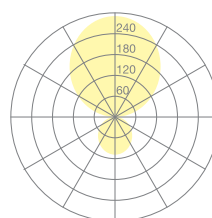

Belux AG
Neufeldweg 6, CH-5103 Möriken
Tel. +41 61 316 74 01
Fax +41 61 316 75 99
www.belux.com
belux@belux.com