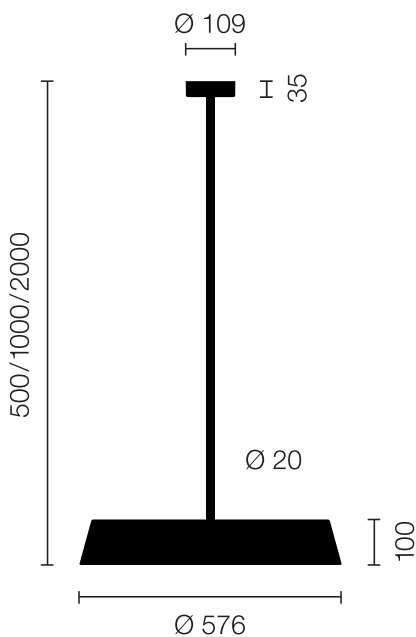

Type	KOI30-15-8040-TD
Order No	KOI30-15-8040-TD
Lamp type/assembly	Pendant luminaire
Colour	White
Colour temperature	4000 K
Colour rendering index	>= 80
Operating mode	Dimmable TD
Operation	On site
Ballast (number)	LED Converter (2), integrated in luminaire head
Lamp head	PC, painted, white
Diffuser	PC, prismatic, dyed white
Suspension (number of suspension points)	1000 mm (1)
Suspension tube	Steel, powder-coated, white
Ceiling rose	PA, painted, white, Ø 109 mm
Power cable	Black, 5x0.75mm², L ~300 mm
Light distribution	Direct (27%) / indirect (73%)
UGR	< 19
Total luminous flux of luminaire	11825 lm @ 4000 K
Power consumption	90 W
Luminaire efficacy	130 lm/W @ 4000 K
LED service life	55 000 h (L85)
Mains voltage	220-240V, 50Hz
Stand-by consumption	< 0.5 W
Safety class	I
Protection type	IP 20
Packaging units	2 (ca. 600 x 600 x 230 + 780/1280 x 200 x 50 mm)
Weight	8.4 kg
Guarantee	36 months

Belux AG

Neufeldweg 6, CH-5103
Möriken
Tel. +41 61 316 74 01
Fax +41 61 316 75 99
www.belux.com
belux@belux.com

MINERGIE®