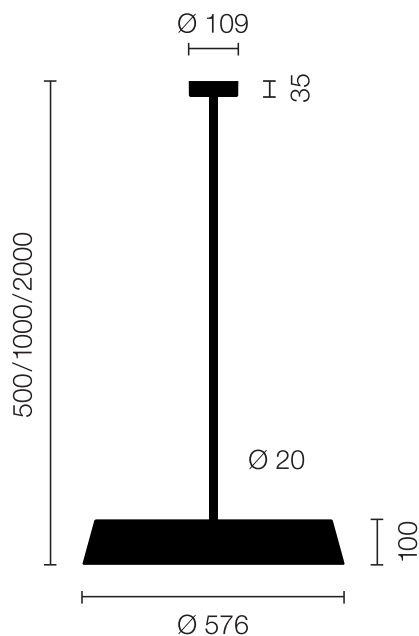

Type/Order No	KOI30-12-8030-TD
Lamp type/assembly	Pendant light
Colour	Chrome
Colour temperature	3000 K
Colour rendering index	>/= 80
Operating mode	Dimmable TD
Operation	On site
Ballast (number)	LED Converter (2), integrated in luminaire head
Lamp head	PC, aluminium metallised
Diffuser	PC, prismaticed, dyed white
Suspension (number of suspension points)	1000 mm (1)
Suspension tube	Steel, chrome-plated
Ceiling rose	PA, aluminium metallised, Ø 109 mm
Power cable	Black, 5x0.75mm², L ~300 mm
Light distribution	Direct (27%) / indirect (73%)
UGR	< 19
Total luminous flux of luminaire	11825 lm @ 4000 K
Power consumption	83 W
Luminaire efficacy	128 lm/W @ 4000 K
LED service life	55 000 h (L85)
Mains voltage	220-240V, 50Hz
Stand-by consumption	< 0.5 W
Safety class	I
Protection type	IP 20
Packaging units	2 (ca. 600 x 600 x 230 + 780/1280 x 200 x 50 mm)
Weight	8.4 kg
Guarantee	36 months

Belux AG

Neufeldweg 6, CH-5103
Möriken
Tel. +41 61 316 74 01
Fax +41 61 316 75 99
www.belux.com
belux@belux.com

MINERGIE®