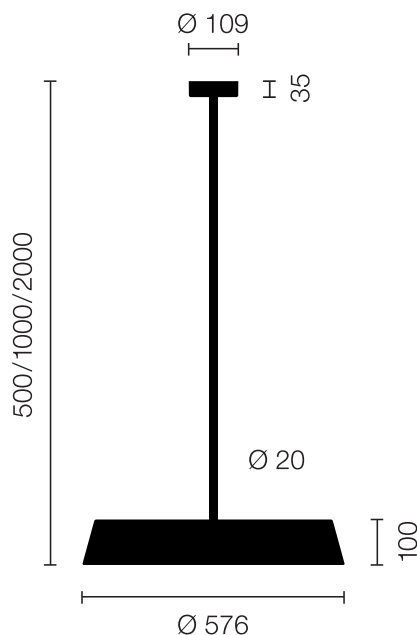

Type	KOI30-12-8040-TD
Order No	KOI30-12-8040-TD
Lamp type/assembly	Pendant luminaire
Colour	Chrome
Colour temperature	4000 K
Colour rendering index	>/= 80
Operating mode	Dimmable TD
Operation	On site
Ballast (number)	LED Converter (2), integrated in luminaire head
Lamp head	PC, aluminium metallised
Diffuser	PC, prismatic, dyed white
Suspension (number of suspension points)	1000 mm (1)
Suspension tube	Steel, chrome-plated
Ceiling rose	PA, painted, white and black, Ø 109 mm
Power cable	Black, 5x0.75mm², L ~300 mm
Light distribution	Direct (27%) / indirect (73%)
UGR	< 19
Total luminous flux of luminaire	11825 lm @ 4000 K
Power consumption	90 W
Luminaire efficacy	130 lm/W @ 4000 K
LED service life	55 000 h (L85)
Mains voltage	220-240V, 50Hz
Stand-by consumption	< 0.5 W
Safety class	I
Protection type	IP 20
Packaging units	2 (ca. 600 x 600 x 230 + 780/1280 x 200 x 50 mm)
Weight	8.4 kg
Guarantee	36 months

Belux AG

Neufeldweg 6, CH-5103
Möriken
Tel. +41 61 316 74 01
Fax +41 61 316 75 99
www.belux.com
belux@belux.com

MINERGIE®