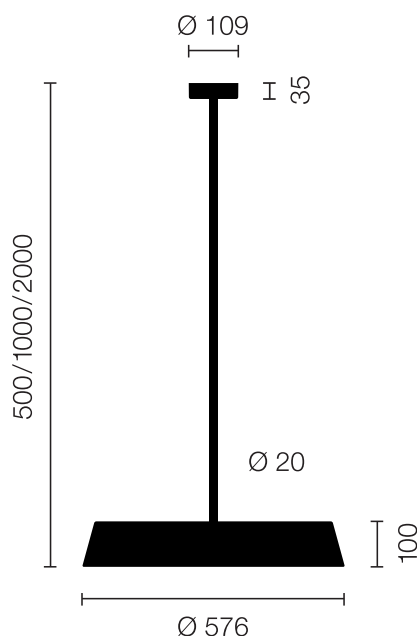

Type/Order No	KOI30-16-8030-TD
Lamp type/assembly	Pendant light
Colour	White
Colour temperature	3000 K
Colour rendering index	>/= 80
Operating mode	Dimmable TD
Operation	On site
Ballast (number)	LED Converter (2), integrated in luminaire head
Lamp head	PC, painted, white
Diffuser	PC, prismaticed, dyed white
Suspension (number of suspension points)	2000 mm (1)
Suspension tube	Steel, powder-coated, white
Ceiling rose	PA, painted, white, Ø 109 mm
Power cable	Black, 5x0.75mm², L ~300 mm
Light distribution	Direct (27%) / indirect (73%)
UGR	< 19
Total luminous flux of luminaire	11825 lm @ 4000 K
Power consumption	83 W
Luminaire efficacy	128 lm/W @ 4000 K
LED service life	55 000 h (L85)
Mains voltage	220-240V, 50Hz
Stand-by consumption	< 0.5 W
Safety class	I
Protection type	IP 20
Packaging units	2 (ca. 600 x 600 x 230 + 780/1280 x 200 x 50 mm)
Weight	8.4 kg
Guarantee	36 months

Belux AG
Neufeldweg 6, CH-5103
Möriken
Tel. +41 61 316 74 01
Fax +41 61 316 75 99
www.belux.com
belux@belux.com

MINERGIE®