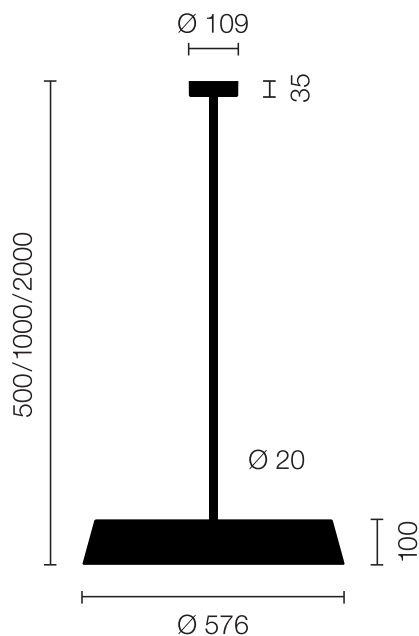

Type/Order No	KOI30-16-8040-TD
Lamp type/assembly	Pendant light
Colour	White
Colour temperature	4000 K
Colour rendering index	> 85
Operating mode	Dimmable TD
Operation	On site
Ballast (number)	LED Converter (2), integrated in luminaire head
Lamp head	PC, painted, white
Diffuser	PC, prismaticed, dyed white
Suspension (number of suspension points)	2000 mm (1)
Suspension tube	Steel, powder-coated, white
Ceiling rose	PA, painted, white, Ø 109 mm
Power cable	Black, 5x0.75mm², L ~300 mm
Light distribution	Direct (27%) / indirect (73%)
UGR	< 19
Total luminous flux of luminaire	10688 lm @ 4000 K
Power consumption	83 W
Luminaire efficacy	128 lm/W @ 4000 K
LED service life	55 000 h (L85)
Mains voltage	220-240V, 50Hz
Stand-by consumption	< 0.5 W
Safety class	I
Protection type	IP 20
Packaging units	2 (ca. 600 x 600 x 230 + 780/1280 x 200 x 50 mm)
Weight	8.4 kg
Guarantee	36 months

Belux AG

Neufeldweg 6, CH-5103
Möriken
Tel. +41 61 316 74 01
Fax +41 61 316 75 99
www.belux.com
belux@belux.com

MINERGIE®