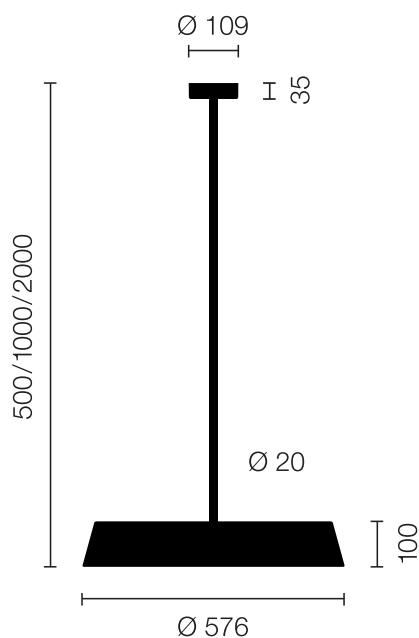

Type/Order No	KOI30-16-8030-DD
Lamp type/assembly	Pendant light
Colour	White
Colour temperature	3000 K
Colour rendering index	> 85
Operating mode	Dimmable DALI
Operation	On site
Ballast (number)	LED Converter (2), integrated in luminaire head
Lamp head	PC, painted, white
Diffuser	PC, prismaticed, dyed white
Suspension (number of suspension points)	2000 mm (1)
Suspension tube	Steel, powder-coated, white
Ceiling rose	PA, painted, white, Ø 109 mm
Power cable	Black, 5x0.75mm², L ~300 mm
Light distribution	Direct (27%) / indirect (73%)
UGR	< 19
Total luminous flux of luminaire	10688 lm @ 4000 K
Power consumption	83 W
Luminaire efficacy	128 lm/W @ 4000 K
LED service life	55 000 h (L85)
Mains voltage	220-240V, 50Hz
Stand-by consumption	< 0.5 W
Safety class	I
Protection type	IP 20
Packaging units	2 (ca. 600 x 600 x 230 + 780/1280 x 200 x 50 mm)
Weight	8.4 kg
Guarantee	36 months

Belux AG

Neufeldweg 6, CH-5103
Möriken
Tel. +41 61 316 74 01
Fax +41 61 316 75 99
www.belux.com
belux@belux.com

MINERGIE®