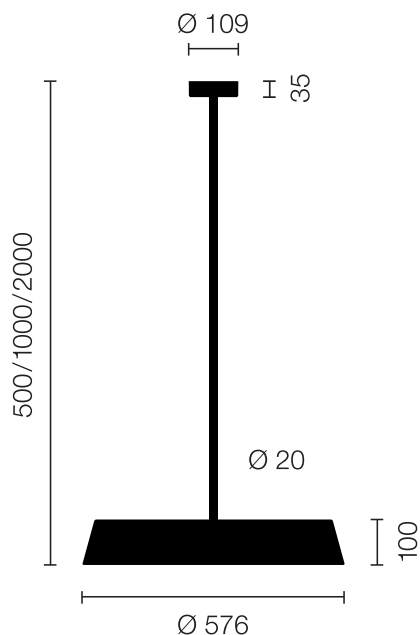

Type	KOI30-16-8030-DD
Order No	KOI30-16-8030-DD
Lamp type/assembly	Pendant luminaire
Colour	White
Colour temperature	3000 K
Colour rendering index	>= 80
Operating mode	Dimmable DALI
Operation	On site
Ballast (number)	LED Converter (2), integrated in luminaire head
Lamp head	PC, painted, white
Diffuser	PC, prismatic, dyed white
Suspension (number of suspension points)	2000 mm (1)
Suspension tube	Steel, powder-coated, white
Ceiling rose	PA, painted, white, Ø 109 mm
Power cable	Black, 5x0.75mm², L ~300 mm
Light distribution	Direct (27%) / indirect (73%)
UGR	< 19
Total luminous flux of luminaire	11825 lm @ 4000 K
Power consumption	90 W
Luminaire efficacy	130 lm/W @ 4000 K
LED service life	55 000 h (L85)
Mains voltage	220-240V, 50Hz
Stand-by consumption	< 0.5 W
Safety class	I
Protection type	IP 20
Packaging units	2 (ca. 600 x 600 x 230 + 780/1280 x 200 x 50 mm)
Weight	8.4 kg
Guarantee	36 months

Belux AG

Neufeldweg 6, CH-5103
Möriken
Tel. +41 61 316 74 01
Fax +41 61 316 75 99
www.belux.com
belux@belux.com

MINERGIE®