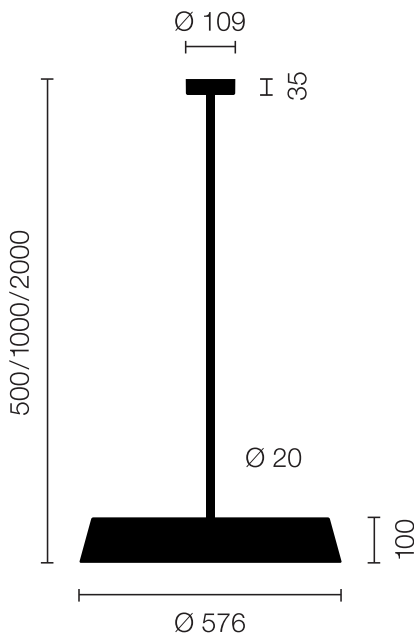

Type/Order No	KOI30-16-8040-DD
Lamp type/assembly	Pendant light
Colour	White
Colour temperature	4000 K
Colour rendering index	>/= 80
Operating mode	Dimmable DALI
Operation	On site
Ballast (number)	LED Converter (2), integrated in luminaire head
Lamp head	PC, painted, white
Diffuser	PC, prismaticed, dyed white
Suspension (number of suspension points)	2000 mm (1)
Suspension tube	Steel, powder-coated, white
Ceiling rose	PA, painted, white, Ø 109 mm
Power cable	Black, 5x0.75mm², L ~300 mm
Light distribution	Direct (27%) / indirect (73%)
UGR	< 19
Total luminous flux of luminaire	11825 lm @ 4000 K
Power consumption	83 W
Luminaire efficacy	128 lm/W @ 4000 K
LED service life	55 000 h (L85)
Mains voltage	220-240V, 50Hz
Stand-by consumption	< 0.5 W
Safety class	I
Protection type	IP 20
Packaging units	2 (ca. 600 x 600 x 230 + 780/1280 x 200 x 50 mm)
Weight	8.4 kg
Guarantee	36 months

Belux AG

Neufeldweg 6, CH-5103
Möriken
Tel. +41 61 316 74 01
Fax +41 61 316 75 99
www.belux.com
belux@belux.com

MINERGIE®