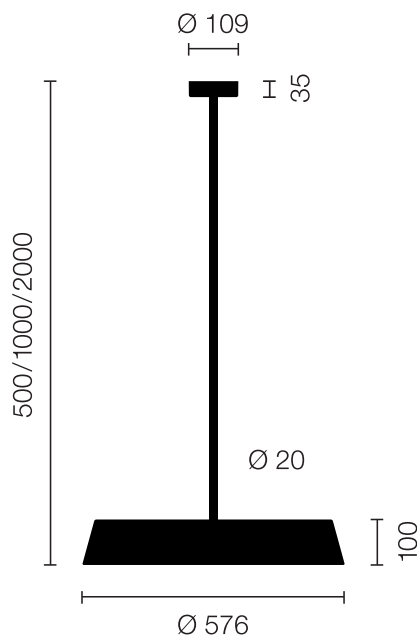

Type	KOI30-16-8040-DD
Order No	KOI30-16-8040-DD
Lamp type/assembly	Pendant luminaire
Colour	White
Colour temperature	4000 K
Colour rendering index	>= 80
Operating mode	Dimmable DALI
Operation	On site
Ballast (number)	LED Converter (2), integrated in luminaire head
Lamp head	PC, painted, white
Diffuser	PC, prismatic, dyed white
Suspension (number of suspension points)	2000 mm (1)
Suspension tube	Steel, powder-coated, white
Ceiling rose	PA, painted, white, Ø 109 mm
Power cable	Black, 5x0.75mm², L ~300 mm
Light distribution	Direct (27%) / indirect (73%)
UGR	< 19
Total luminous flux of luminaire	11825 lm @ 4000 K
Power consumption	90 W
Luminaire efficacy	130 lm/W @ 4000 K
LED service life	55 000 h (L85)
Mains voltage	220-240V, 50Hz
Stand-by consumption	< 0.5 W
Safety class	I
Protection type	IP 20
Packaging units	2 (ca. 600 x 600 x 230 + 780/1280 x 200 x 50 mm)
Weight	8.4 kg
Guarantee	36 months

Belux AG

Neufeldweg 6, CH-5103
Möriken
Tel. +41 61 316 74 01
Fax +41 61 316 75 99
www.belux.com
belux@belux.com

MINERGIE®