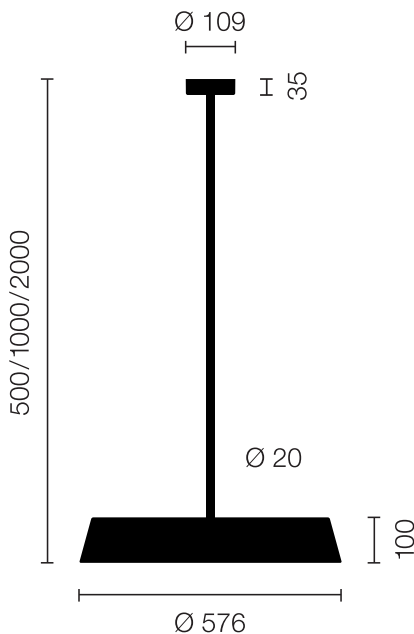

Type/Order No	KOI30-13-8030-DD
Lamp type/assembly	Pendant light
Colour	Chrome
Colour temperature	3000 K
Colour rendering index	>/= 80
Operating mode	Dimmable DALI
Operation	On site
Ballast (number)	LED Converter (2), integrated in luminaire head
Lamp head	PC, aluminium metallised
Diffuser	PC, prismaticed, dyed white
Suspension (number of suspension points)	2000 mm (1)
Suspension tube	Steel, chrome-plated
Ceiling rose	PA, aluminium metallised, Ø 109 mm
Power cable	Black, 5x0.75mm², L ~300 mm
Light distribution	Direct (27%) / indirect (73%)
UGR	< 19
Total luminous flux of luminaire	11825 lm @ 4000 K
Power consumption	83 W
Luminaire efficacy	128 lm/W @ 4000 K
LED service life	55 000 h (L85)
Mains voltage	220-240V, 50Hz
Stand-by consumption	< 0.5 W
Safety class	I
Protection type	IP 20
Packaging units	2 (ca. 600 x 600 x 230 + 780/1280 x 200 x 50 mm)
Weight	8.4 kg
Guarantee	36 months

Belux AG

Neufeldweg 6, CH-5103
Möriken
Tel. +41 61 316 74 01
Fax +41 61 316 75 99
www.belux.com
belux@belux.com

MINERGIE®